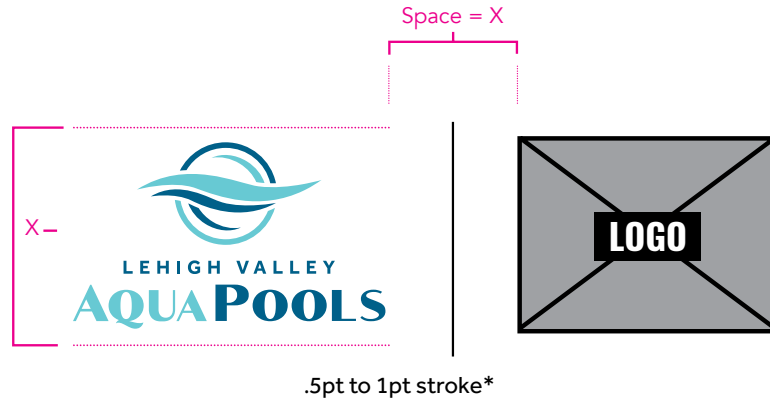

OUR LOGOTYPE

HORIZONTAL

Primary Horizontal

Primary Horizontal - Reversed

Download Link | [Click here to download assets](#)

VERTICAL

LEHIGH VALLEY
AQUA POOLS

Primary Vertical Full Color

LEHIGH VALLEY
AQUA POOLS

Primary Vertical - Reversed

Download Link | [Click here to download assets](#)

SECONDARY

Secondary Full Color

Secondary - Reversed

Download Link | [Click here to download assets](#)

LOGO GUIDELINES

LOCKUP WITH OTHER LOGOS:

For the right amount of “breathing room”, the space between the logo and other logos should be at least the width of .25” on both sides of the middle dividing line. A dividing line is recommended when the logo is paired to the left or right of another logo.

*Weight of line may change depending on grouping size.

IMPROPER USES:

Improper uses are not limited to the examples shown below.

Do not change placement

Do not distort the logo's proportions.

Do not change the size of any element in the logo.